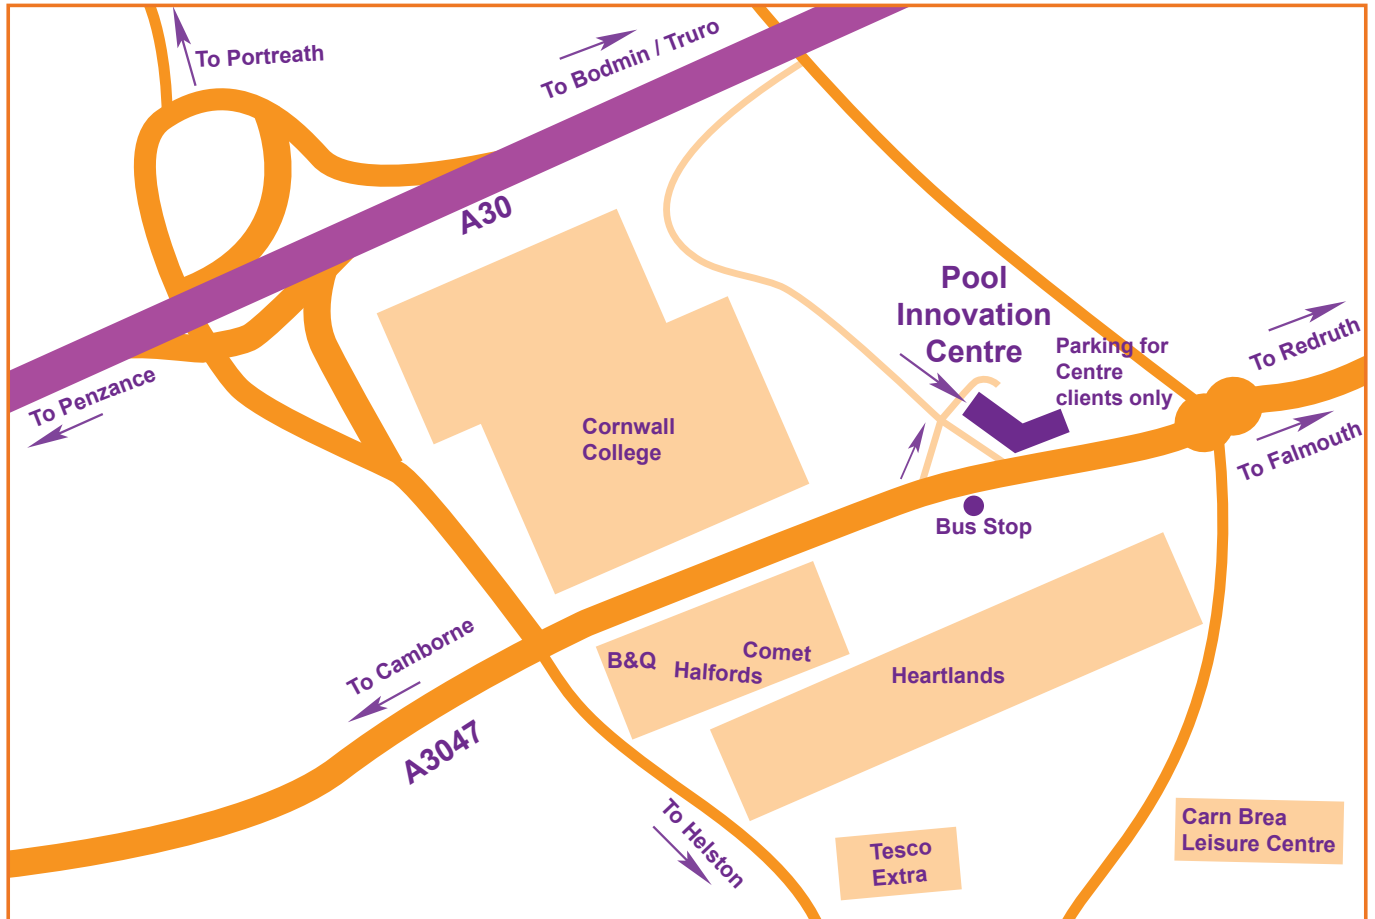

Pool Innovation Centre, Trevenson Road, Pool, Redruth, Cornwall TR15 3PL
T 01209 714676 E enquiries@poolinnovationcentre.co.uk
www.poolinnovationcentre.co.uk

INNOVATION
STARTS
.....HERE

How to find us

We are located at Pool on the A3047 adjacent to the Cornwall College entrance.