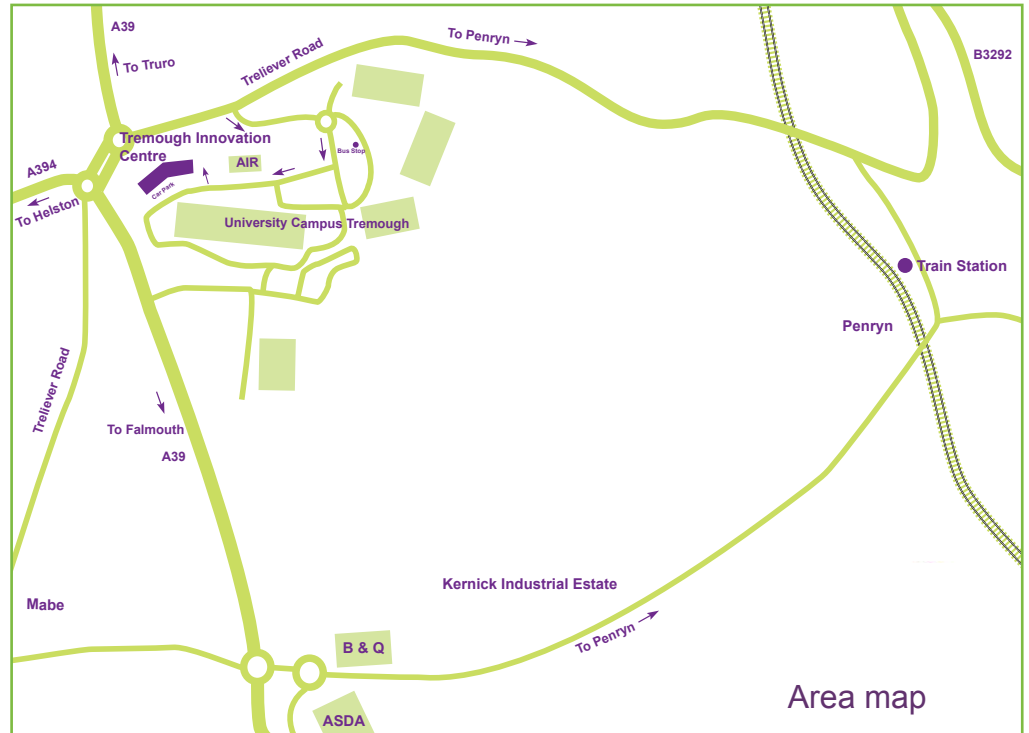

**INNOVATION
STARTS
.....HERE**

How to find us

We are located on the outskirts of Penryn.

Follow signs for the A39 if travelling from Truro or Falmouth, if travelling from Helston follow the signs for the A394.

Area map

We are located adjacent to University Campus Tremough.

Please follow the signs for Tremough Innovation Centre where we have our own car park.

Campus map