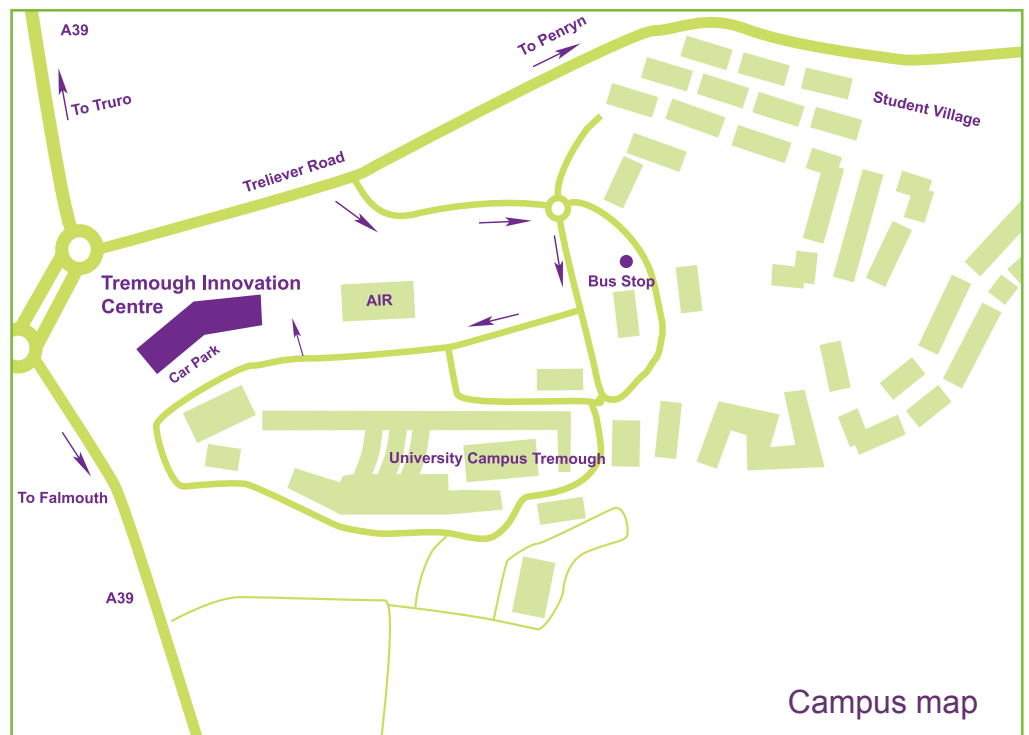

**INNOVATION
STARTS
.....HERE**

How to find us

We are located on the outskirts of Penryn.

Follow signs for the A39 if travelling from Truro or Falmouth, if travelling from Helston follow the signs for the A394.

Area map

We are located adjacent to University Campus Tremough.

Please follow the signs for Tremough Innovation Centre where we have our own car park.

Campus map