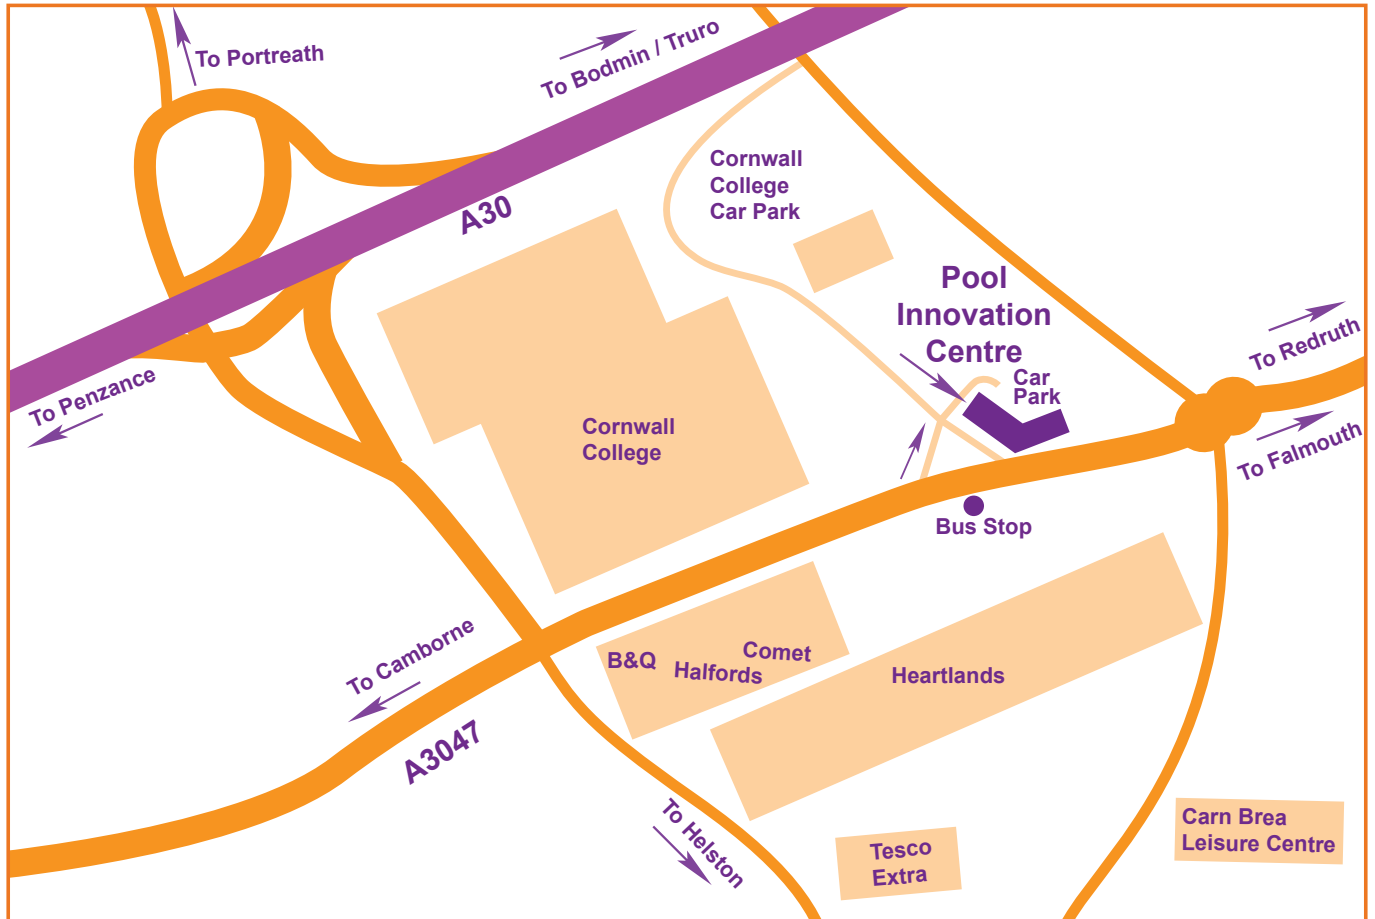

Pool Innovation Centre, Trevenon Road, Pool, Redruth, Cornwall TR15 3PL  
T 01209 714676 E enquiries@poolinnovationcentre.co.uk  
www.poolinnovationcentre.co.uk

INNOVATION  
STARTS  
.....HERE

### How to find us

We are located at Pool on the A3047 adjacent to the Cornwall College entrance.