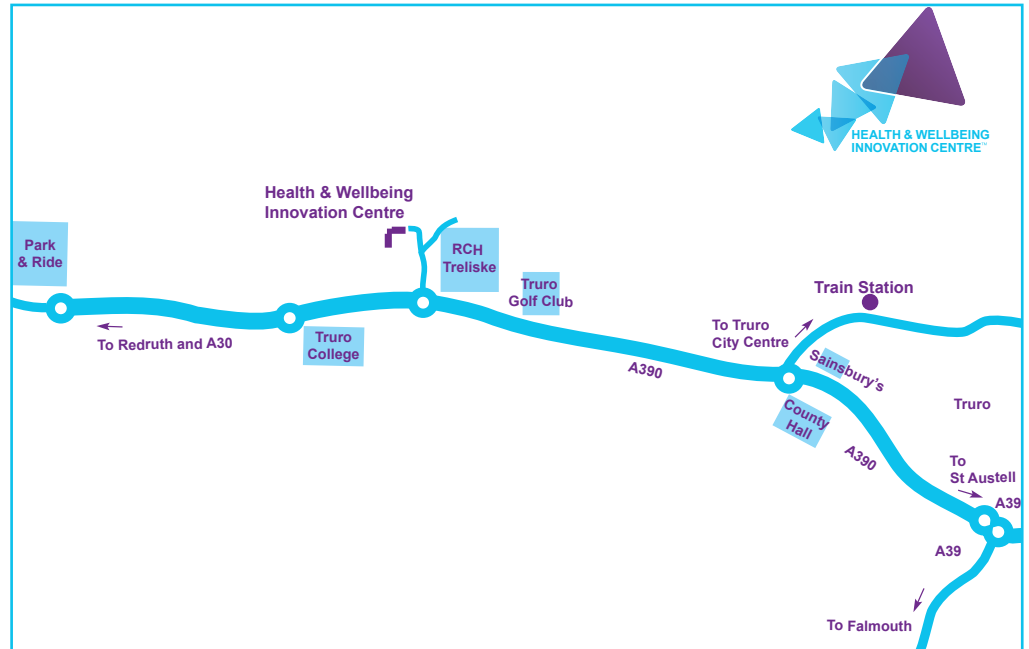

Health & Wellbeing Innovation Centre, Treliske, Truro, Cornwall TR1 3FF

T 0800 052 5600 E enquiries@hwic.co.uk

www.hwic.co.uk

INNOVATION
STARTS
.....HERE

How to find us

We are located on the outskirts of Truro, just off the A390.

We are located close to RCH Treliske.