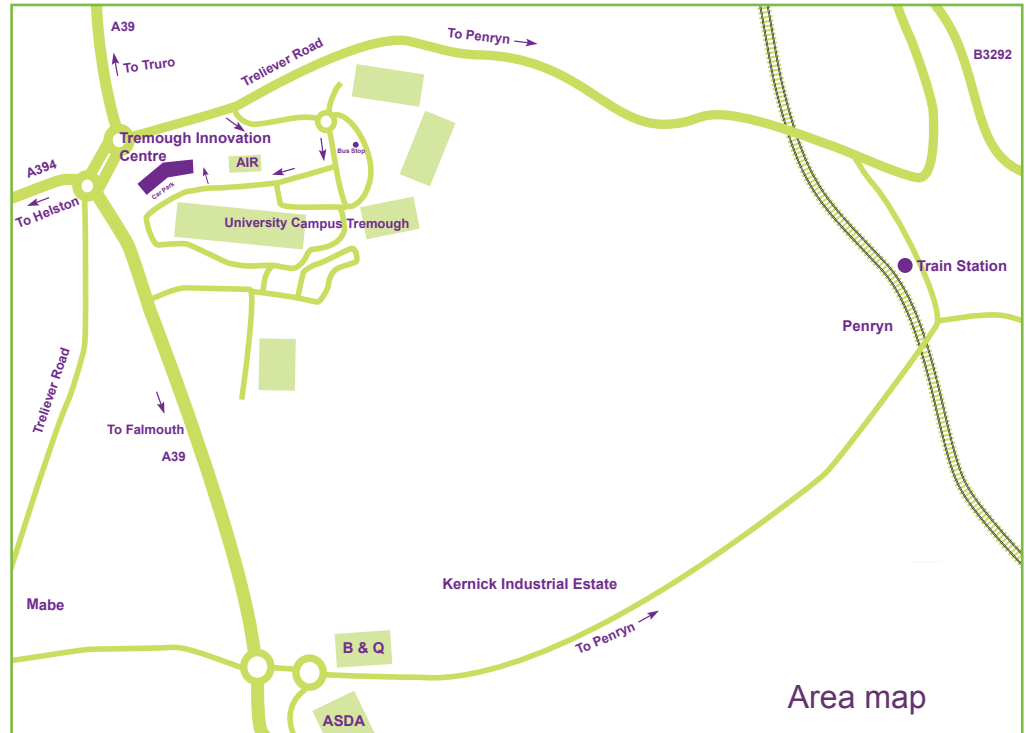

How to find us

We are located on the outskirts of Penryn.

Follow signs for the A39 if travelling from Truro or Falmouth, if travelling from Helston follow the signs for the A394.

Area map

We are located adjacent to University Campus Tremough.

Please follow the signs for Tremough Innovation Centre where we have our own car park.

Campus map