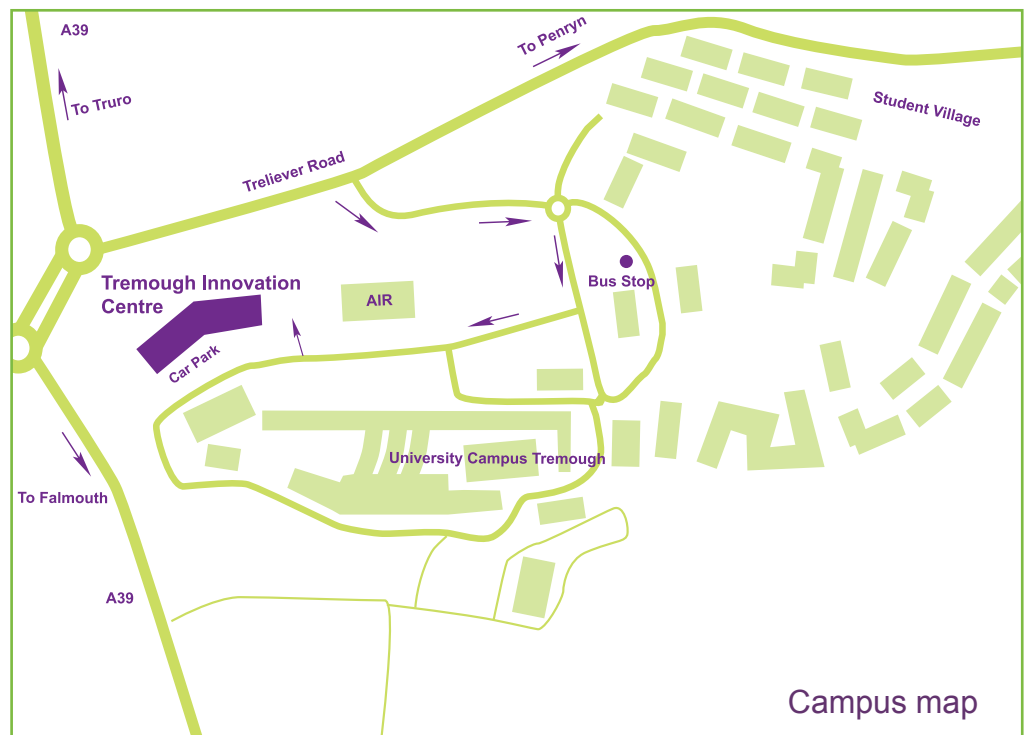

How to find us

We are located on the outskirts of Penryn.

Follow signs for the A39 if travelling from Truro or Falmouth, if travelling from Helston follow the signs for the A394.

Area map

We are located adjacent to University Campus Tremough.

Please follow the signs for Tremough Innovation Centre where we have our own car park.

Campus map