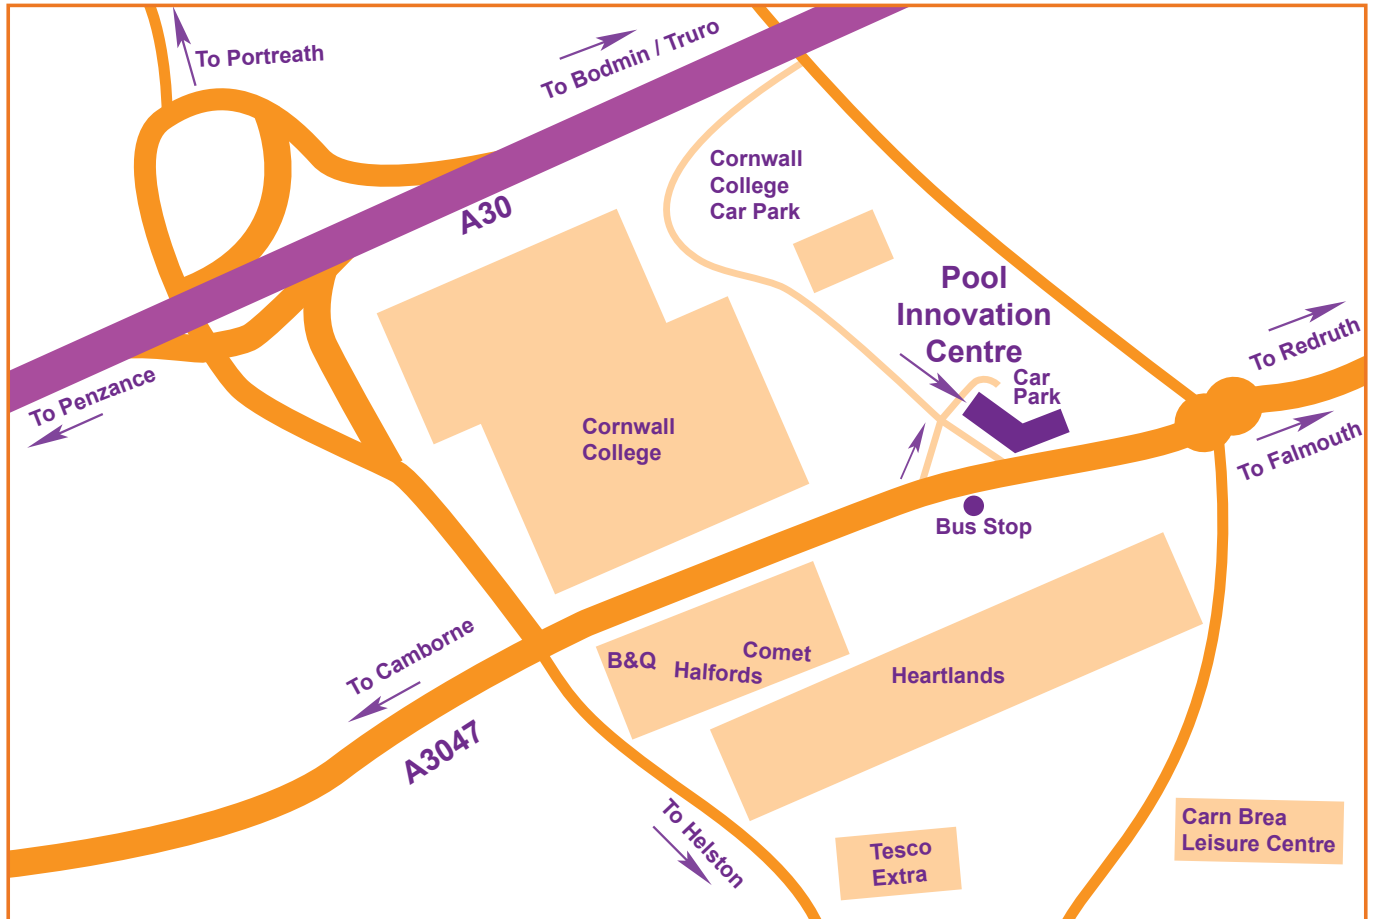

How to find us

We are located at Pool on the A3047 adjacent to the Cornwall College entrance.